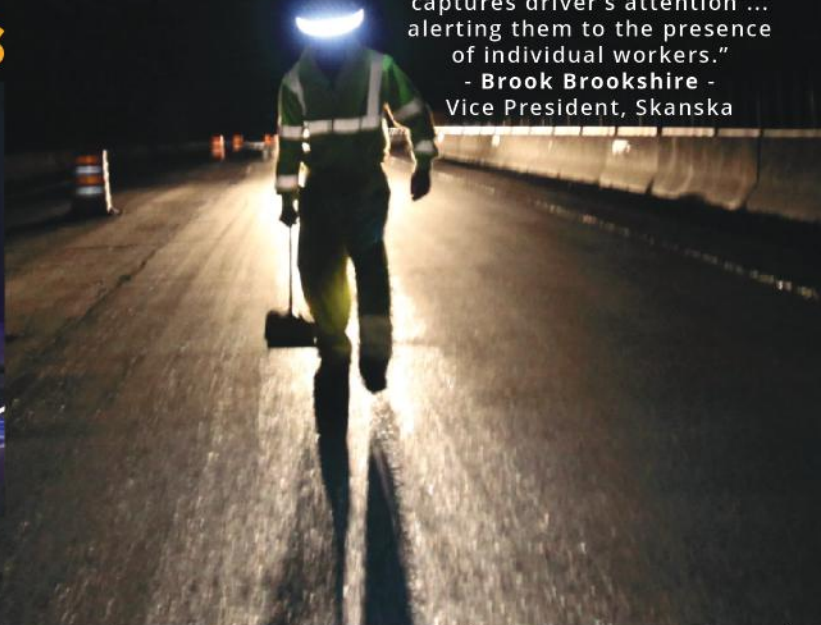

# THE HALO LIGHT

by ILLUMAGEAR 

The Halo Light is a patented 360° personal safety system (PASS) that attaches to any hard hat, and produces a ring of light around the wearer enabling him or her to see and be seen in all directions at all times.

## ROYAL TMA TRUCK + ILLUMAGEAR HALO LIGHTS

The unique design of The Halo Light immediately captures driver's attention ... alerting them to the presence of individual workers."  
- Brook Brookshire -  
Vice President, Skanska

Provides visibility at all times in all directions over 1/4 mile away.

Fully illuminates your task area to your visual periphery.

Rechargeable lithium-ion battery provides up to 12 hrs. full power.

Connects securely to almost any hard hat.