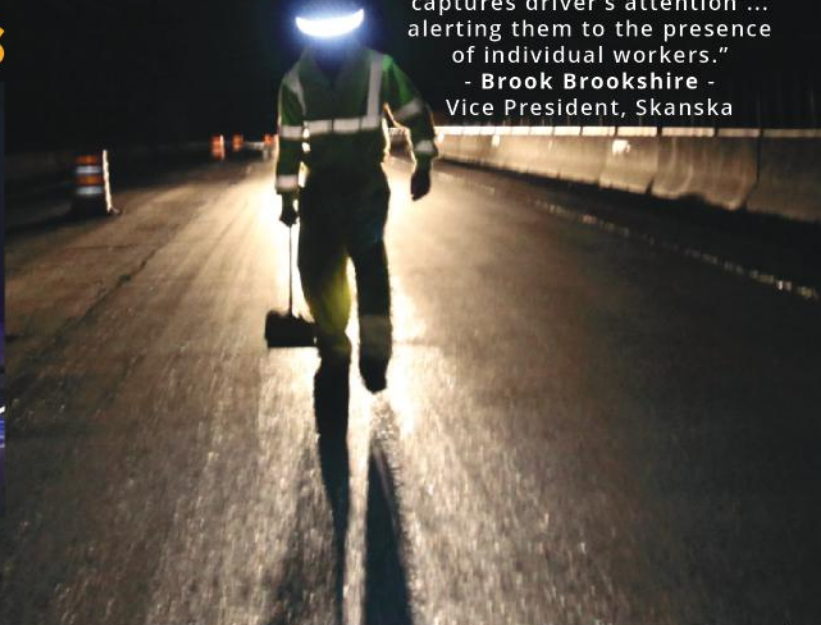

THE HALO LIGHT

by ILLUMAGEAR 

The Halo Light is a patented 360° personal safety system (PASS) that attaches to any hard hat, and produces a ring of light around the wearer enabling him or her to see and be seen in all directions at all times.

ROYAL TMA TRUCK + ILLUMAGEAR HALO LIGHTS

The unique design of The Halo Light immediately captures driver's attention ... alerting them to the presence of individual workers."
- Brook Brookshire -
Vice President, Skanska

Provides visibility at all times in all directions over 1/4 mile away.

Fully illuminates your task area to your visual periphery.

Rechargeable lithium-ion battery provides up to 12 hrs. full power.

Connects securely to almost any hard hat.